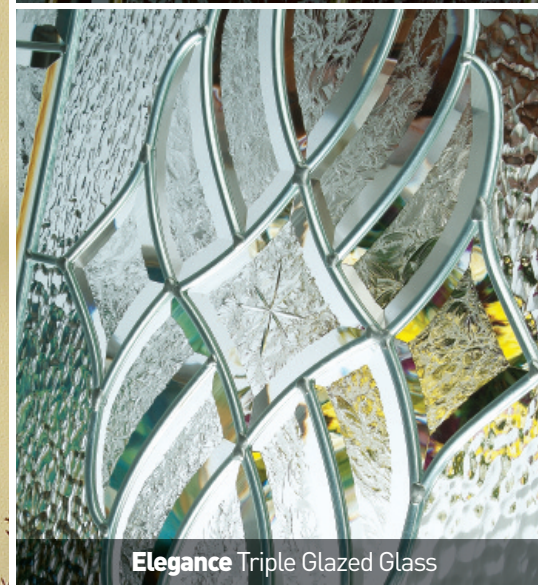

Stylish & Secure

THE  
*Prestige*  
COLLECTION

Composite Doors

**Derby** with Clarity Glass

**Clarity** Triple Glazed Glass

**Elegance** Triple Glazed Glass

**Simplicity** Triple Glazed Glass

**Diamond Cut** Triple Glazed Glass

**Royale** Triple Glazed Glass

**Murano** Twin Glazed Glass

**Brilliance** Twin Glazed Glass

**Sheffield** with Diamond Cut Glass

**Derby** with Simplicity Glass

**Chesterfield** with Clarity Glass

**Chesterfield** with Royale Glass