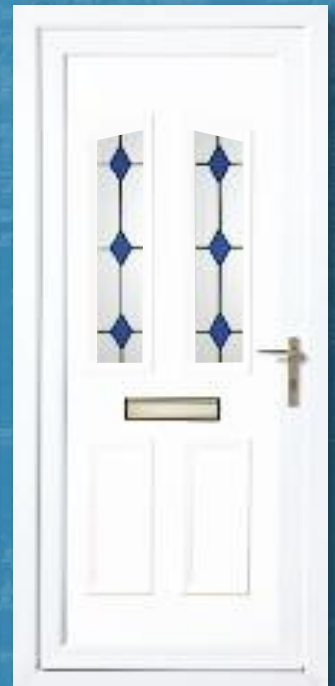

Lincoln 2 Straight
- Coloured Diamond ■