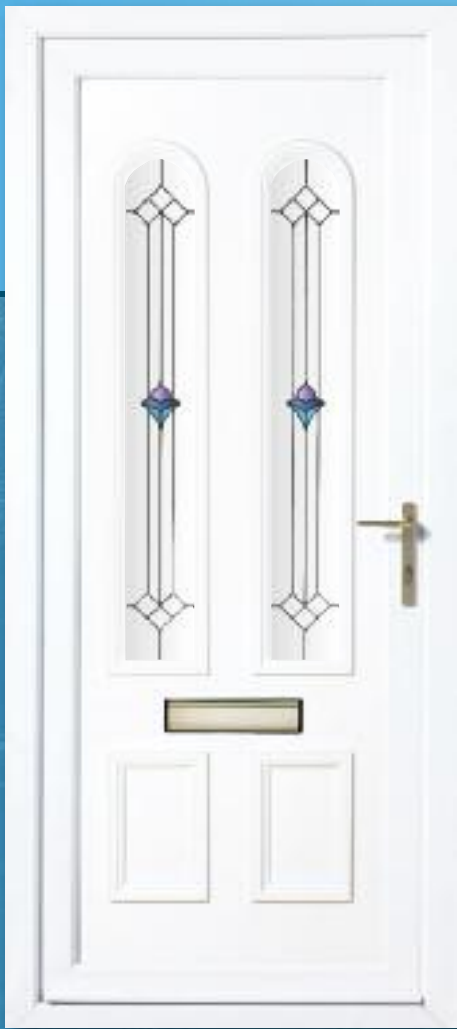

Oxford 4 - Coloured Diamond ■

Oxford 4 - Hope Diamond ■

Eton

Eton 2 - Mackintosh Motif ■

All panels available as inverted. All panels available in Euro size.
* See page 21 for glass colour options

Red Flare