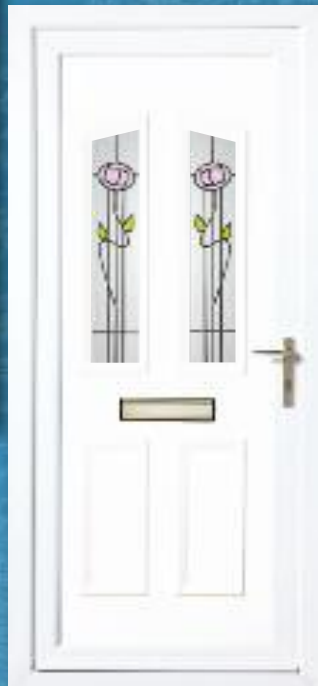

Lincoln 2 Straight
- Rennie Mackintosh ■